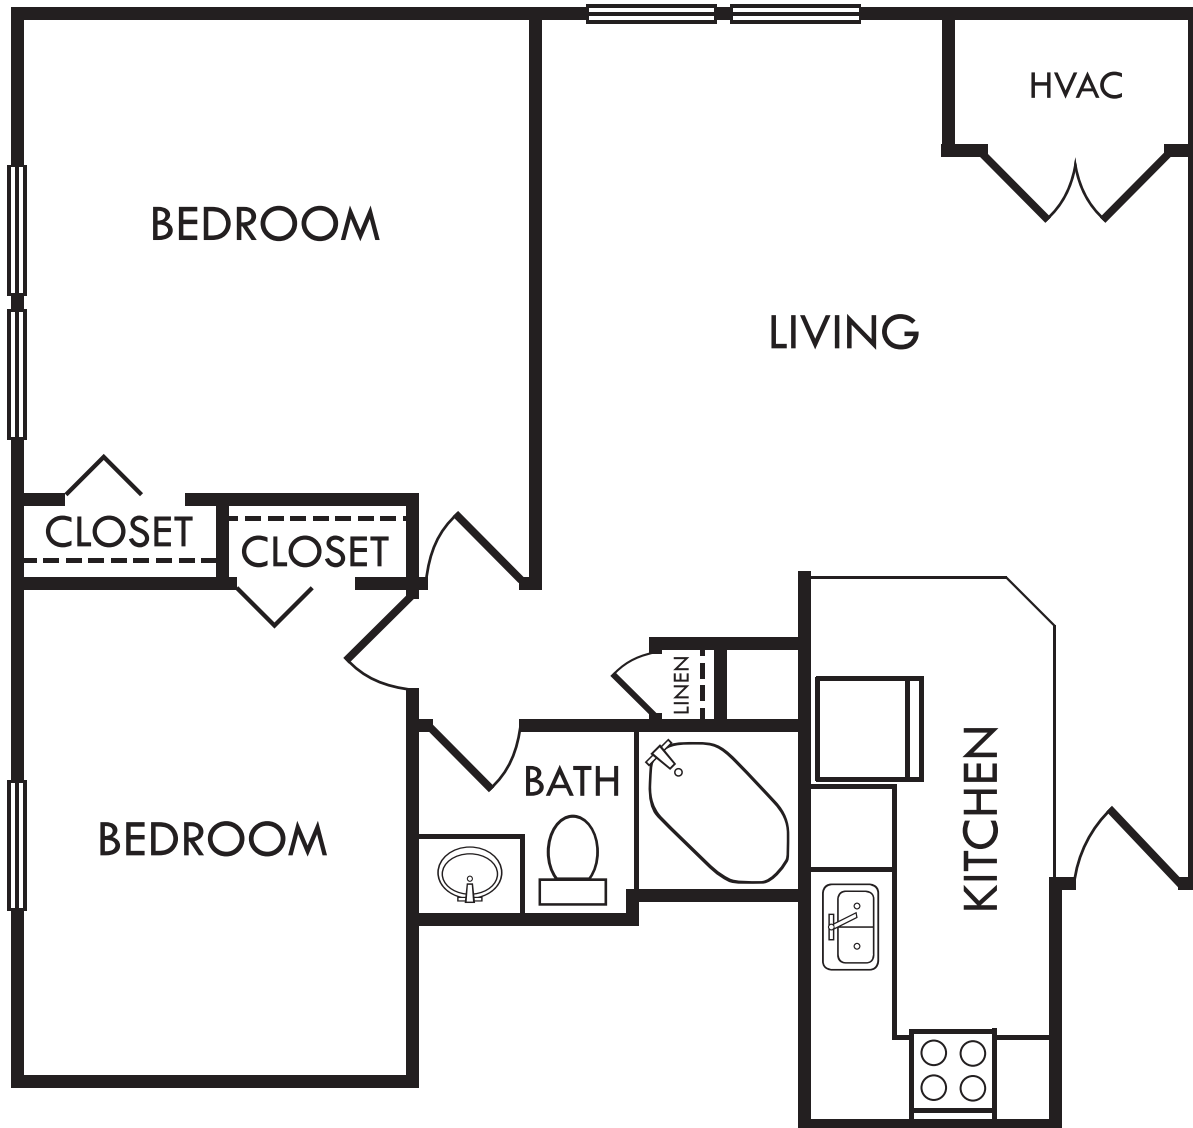

WALNUT TOWER  
APARTMENT HOMES

**THE DOGWOOD 440 SQ. FT.**  
**STUDIO / 1 BATH**

WALNUT TOWER  
APARTMENT HOMES

**THE COTTONWOOD 465 SQ. FT.**  
**STUDIO / 1 BATH**

WALNUT TOWER  
APARTMENT HOMES

**THE ELM 630 SQ. FT.**  
**1 BEDROOM / 1 BATH**

WALNUT TOWER  
APARTMENT HOMES

**THE WALNUT 725 SQ. FT.**  
**2 BEDROOM / 1 BATH**

WALNUT TOWER  
APARTMENT HOMES

**THE ASH 590 SQ. FT.**  
**1 BEDROOM / 1 BATH**

**WALNUT TOWER  
APARTMENT HOMES**

**THE OAK 610 SQ. FT.  
1 BEDROOM / 1 BATH**