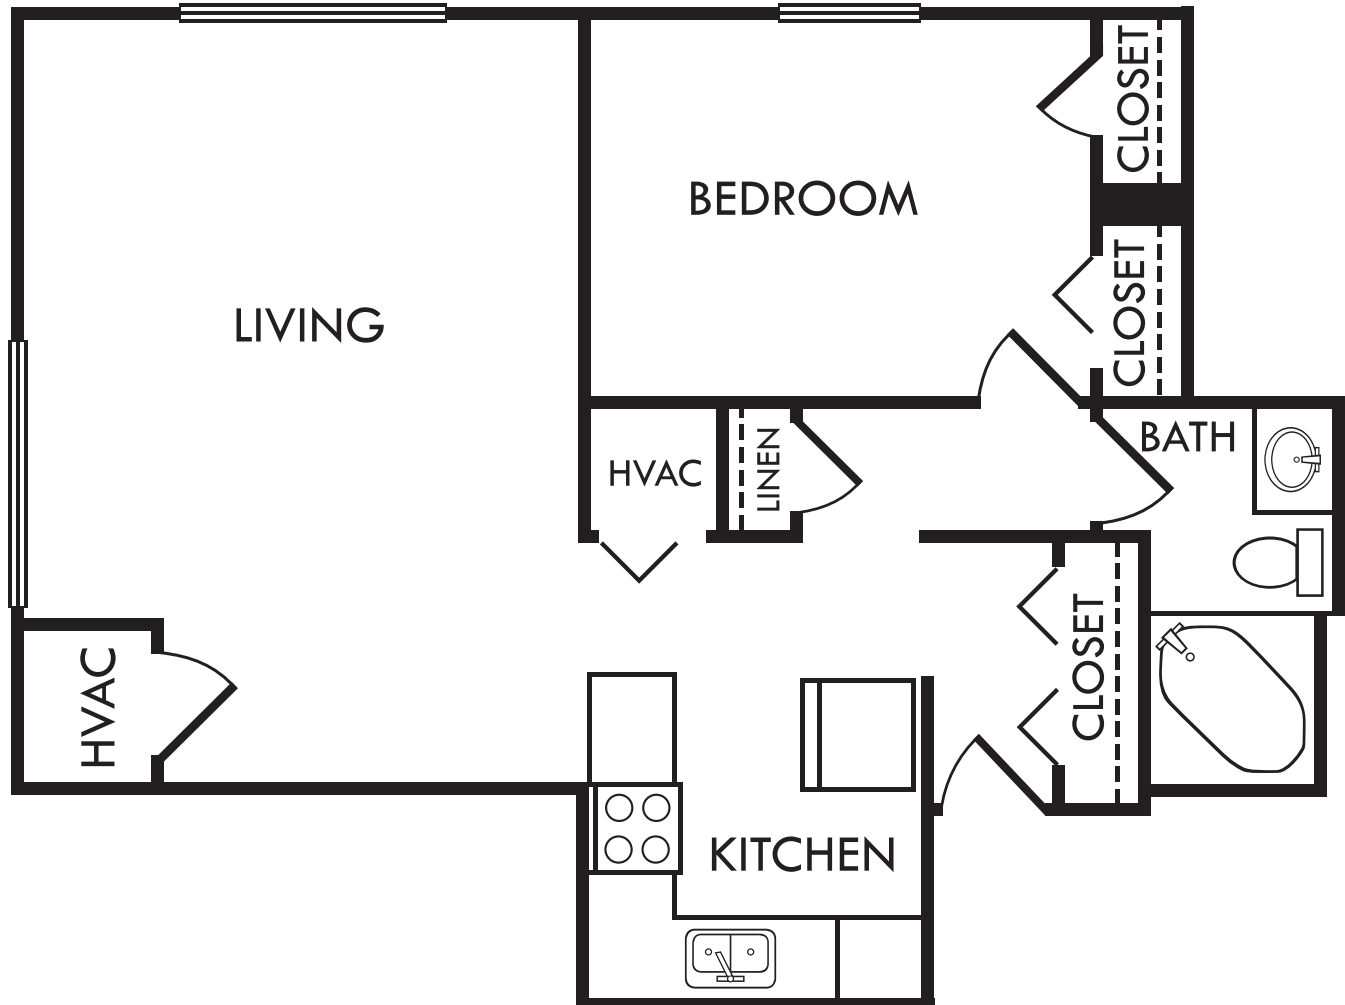

WALNUT TOWER  
APARTMENT HOMES

**THE DOGWOOD 440 SQ. FT.**  
**STUDIO / 1 BATH**

WALNUT TOWER  
APARTMENT HOMES

**THE COTTONWOOD 465 SQ. FT.**  
**STUDIO / 1 BATH**

WALNUT TOWER  
APARTMENT HOMES

**THE ELM 630 SQ. FT.**  
**1 BEDROOM / 1 BATH**

WALNUT TOWER  
APARTMENT HOMES

**THE WALNUT 725 SQ. FT.**  
**2 BEDROOM / 1 BATH**

WALNUT TOWER  
APARTMENT HOMES

**THE ASH 590 SQ. FT.**  
**1 BEDROOM / 1 BATH**

**WALNUT TOWER  
APARTMENT HOMES**

**THE OAK 610 SQ. FT.  
1 BEDROOM / 1 BATH**