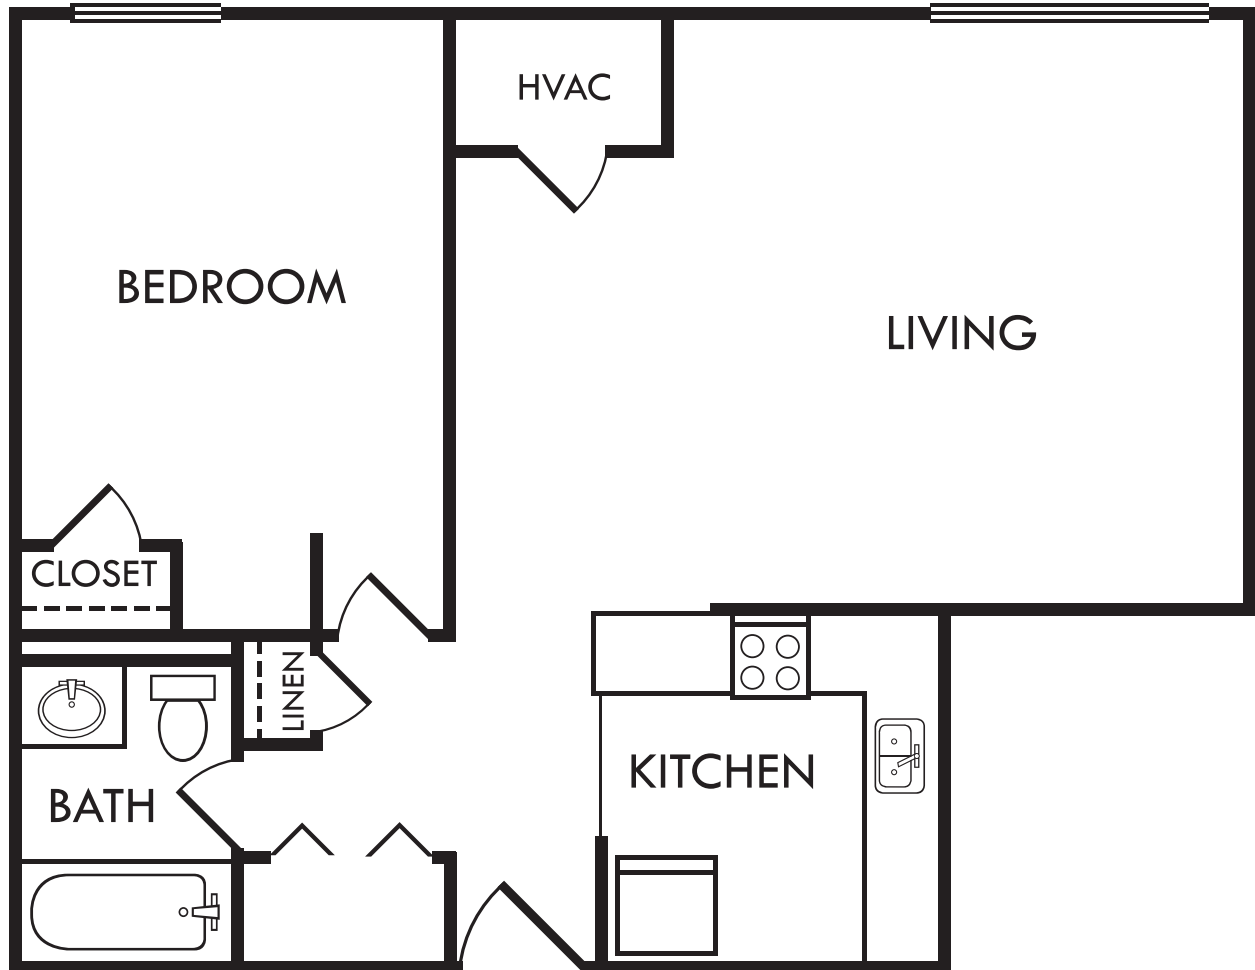

WALNUT TOWER  
APARTMENT HOMES

**THE DOGWOOD 440 SQ. FT.**  
**STUDIO / 1 BATH**

WALNUT TOWER  
APARTMENT HOMES

**THE COTTONWOOD 465 SQ. FT.**  
**STUDIO / 1 BATH**

WALNUT TOWER  
APARTMENT HOMES

**THE ELM 630 SQ. FT.**  
**1 BEDROOM / 1 BATH**

WALNUT TOWER  
APARTMENT HOMES

**THE WALNUT 725 SQ. FT.**  
**2 BEDROOM / 1 BATH**

WALNUT TOWER  
APARTMENT HOMES

**THE ASH 590 SQ. FT.**  
**1 BEDROOM / 1 BATH**

**WALNUT TOWER  
APARTMENT HOMES**

**THE OAK 610 SQ. FT.  
1 BEDROOM / 1 BATH**