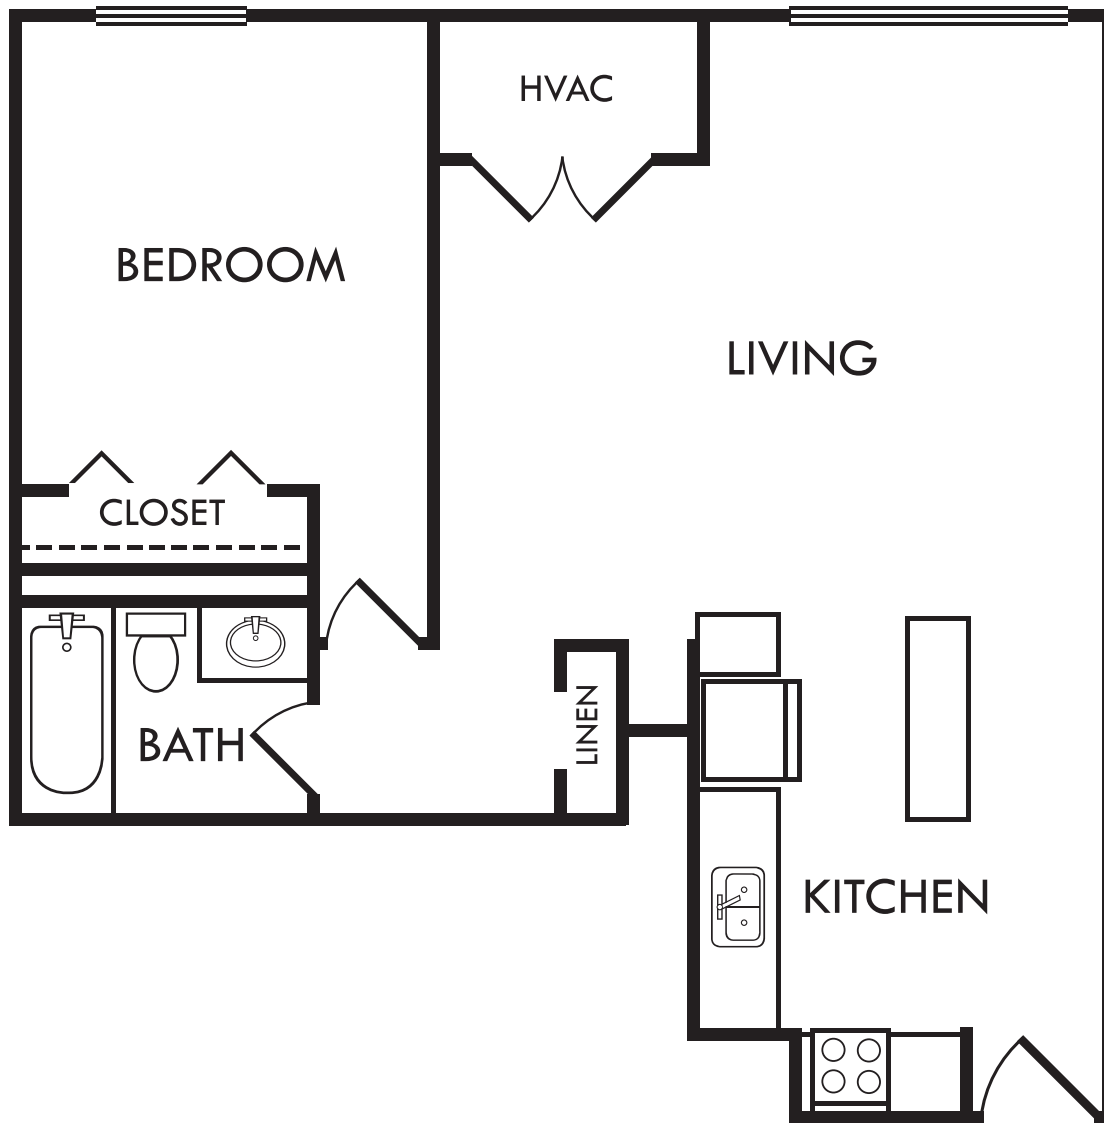

WALNUT TOWER  
APARTMENT HOMES

**THE DOGWOOD 440 SQ. FT.**  
**STUDIO / 1 BATH**

WALNUT TOWER  
APARTMENT HOMES

**THE COTTONWOOD 465 SQ. FT.**  
**STUDIO / 1 BATH**

WALNUT TOWER  
APARTMENT HOMES

**THE ELM 630 SQ. FT.**  
**1 BEDROOM / 1 BATH**

WALNUT TOWER  
APARTMENT HOMES

**THE WALNUT 725 SQ. FT.**  
**2 BEDROOM / 1 BATH**

WALNUT TOWER  
APARTMENT HOMES

**THE ASH 590 SQ. FT.**  
**1 BEDROOM / 1 BATH**

**WALNUT TOWER  
APARTMENT HOMES**

**THE OAK 610 SQ. FT.  
1 BEDROOM / 1 BATH**