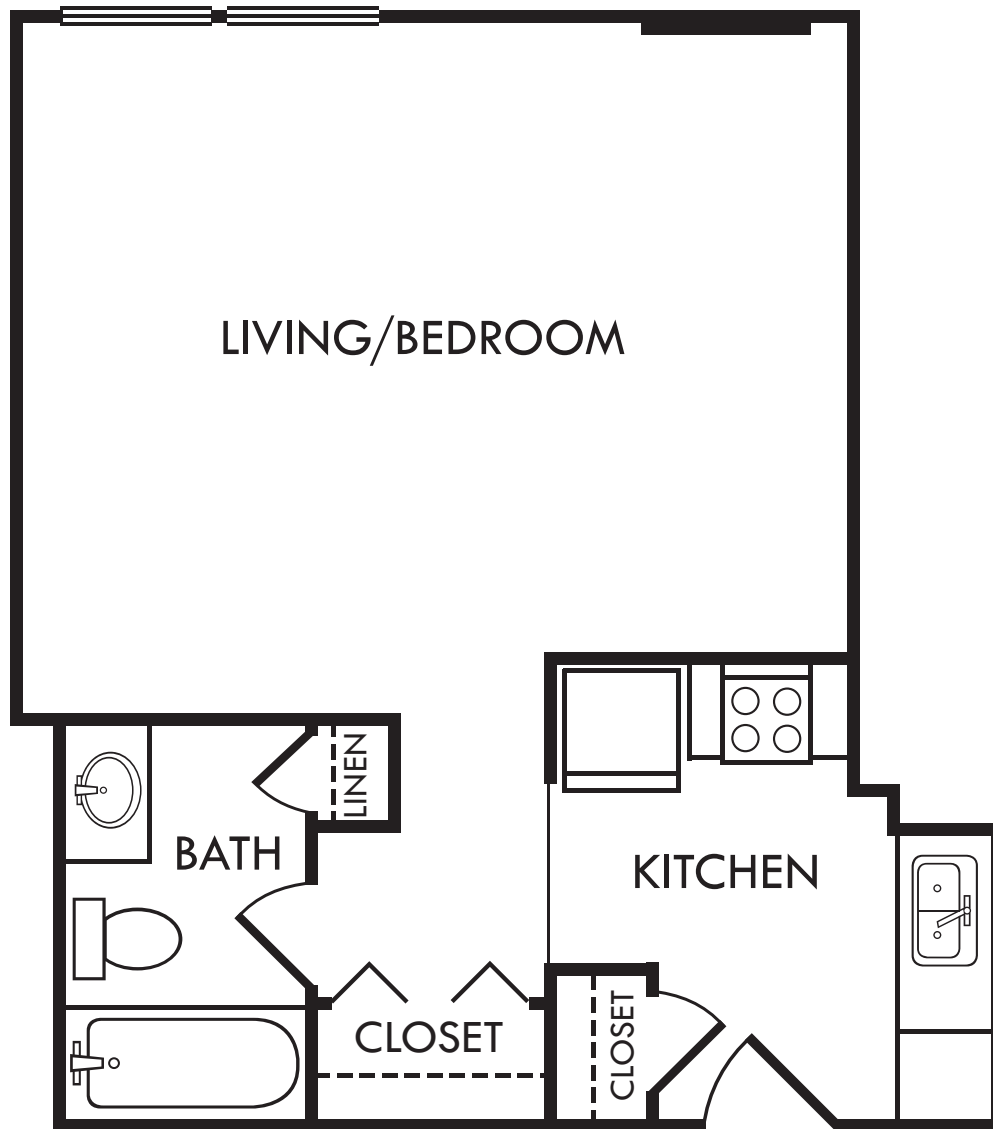

WALNUT TOWER  
APARTMENT HOMES

**THE DOGWOOD 440 SQ. FT.**  
**STUDIO / 1 BATH**

WALNUT TOWER  
APARTMENT HOMES

**THE COTTONWOOD 465 SQ. FT.**  
**STUDIO / 1 BATH**

WALNUT TOWER  
APARTMENT HOMES

**THE ELM 630 SQ. FT.**  
**1 BEDROOM / 1 BATH**

WALNUT TOWER  
APARTMENT HOMES

**THE WALNUT 725 SQ. FT.**  
**2 BEDROOM / 1 BATH**

WALNUT TOWER  
APARTMENT HOMES

**THE ASH 590 SQ. FT.**  
**1 BEDROOM / 1 BATH**

**WALNUT TOWER  
APARTMENT HOMES**

**THE OAK 610 SQ. FT.  
1 BEDROOM / 1 BATH**